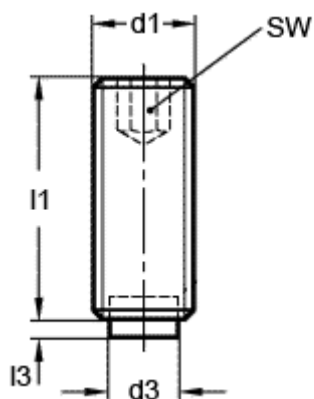

Data Sheet

Article number: 209315981

Description: E+G Grub screw, st. steel
GN 913.5-M4-8-KU

Measures

$d1 = M4$

$d3 = 2$

$l1 = 8.0$

$l3 = 1.0$

$SW = 2.0$